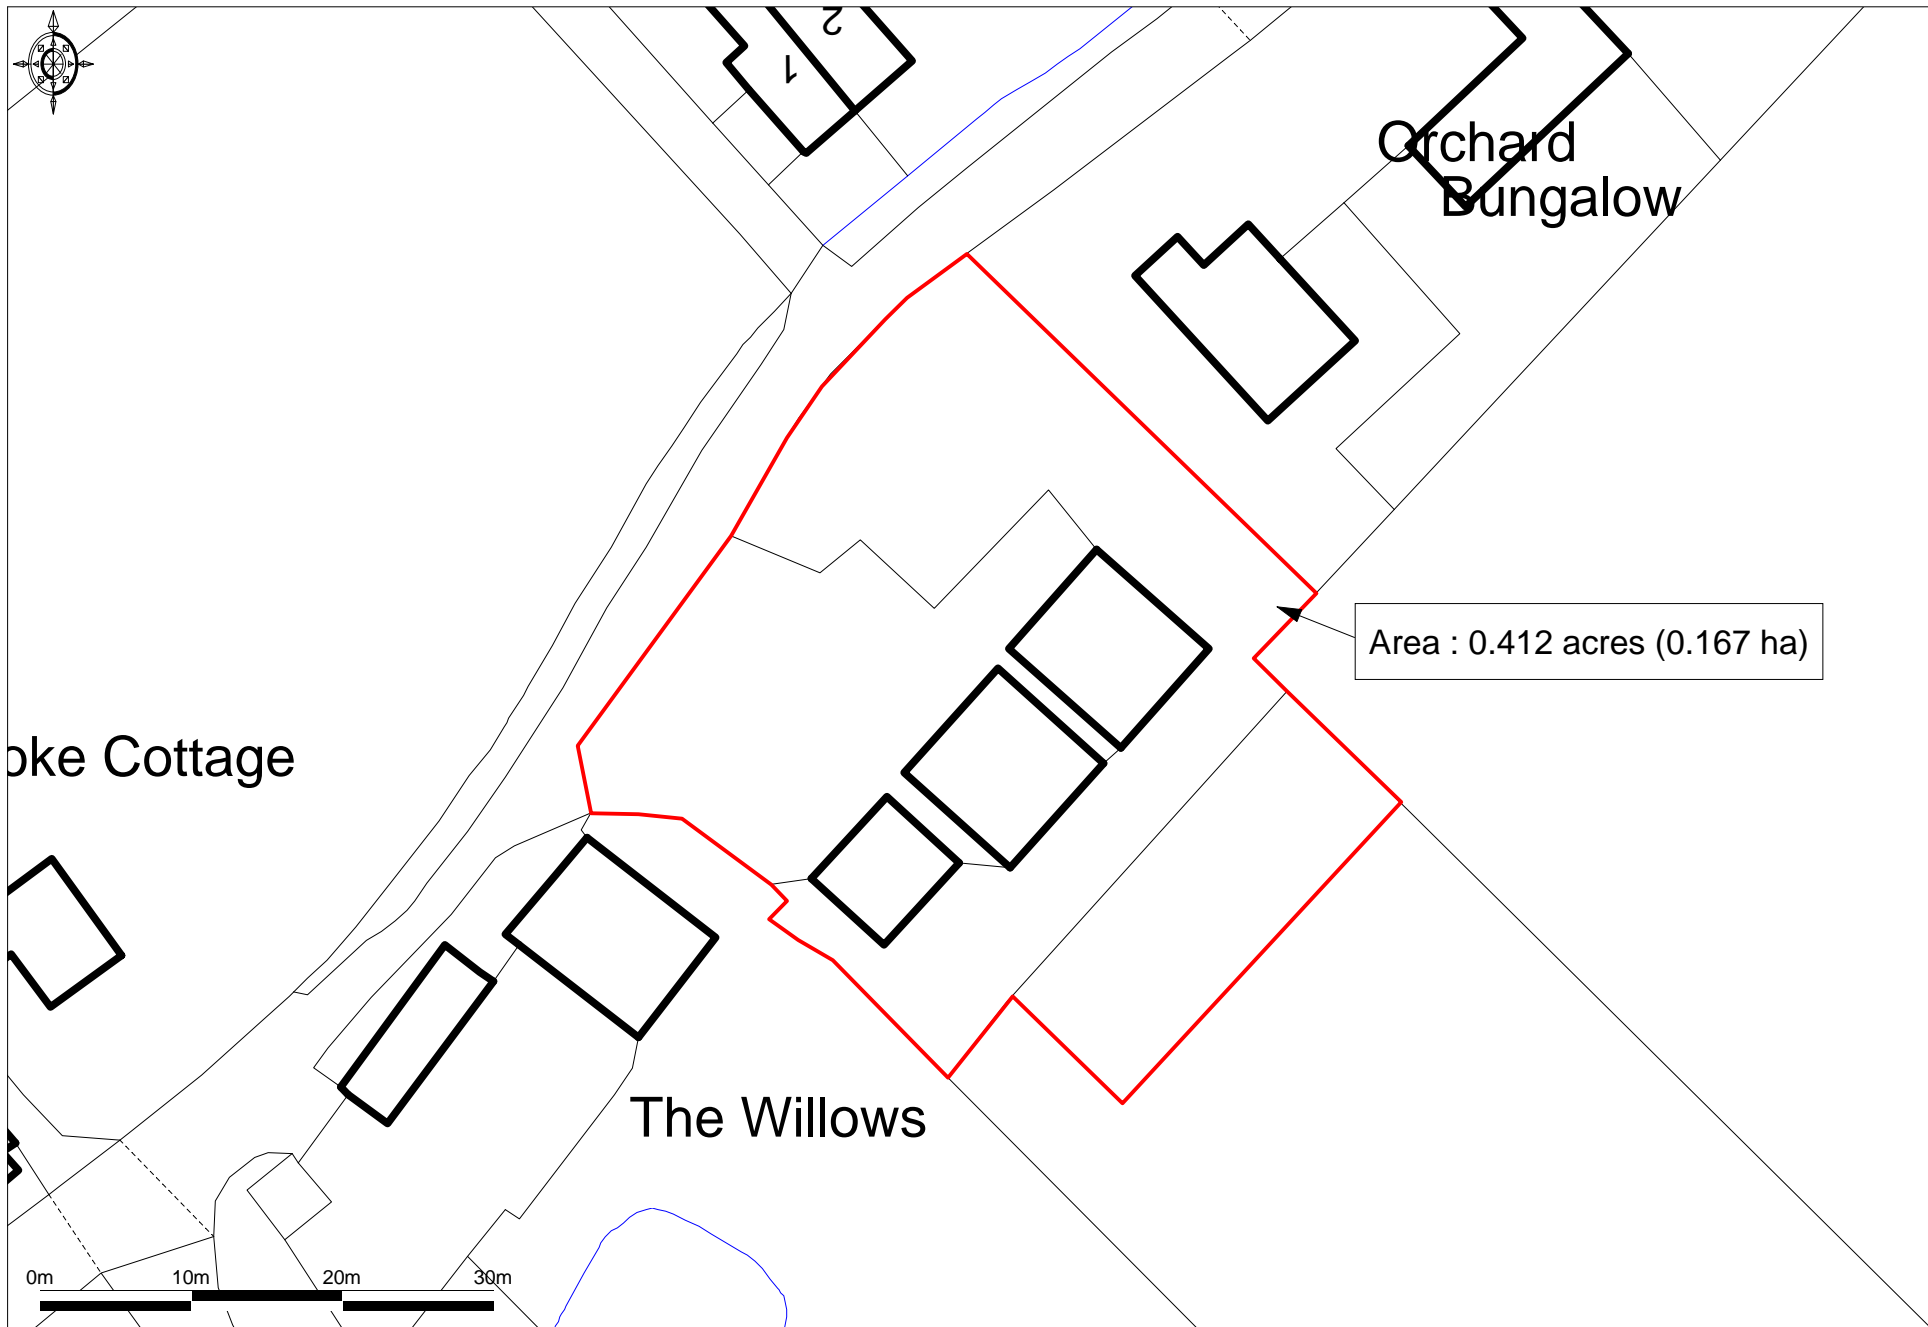

The Old Cold Stores, East Street, Ash - Sale Plan

Ordnance Survey © Crown Copyright 2017. All rights reserved. Licence number 100022432. Plotted Scale - 1:500