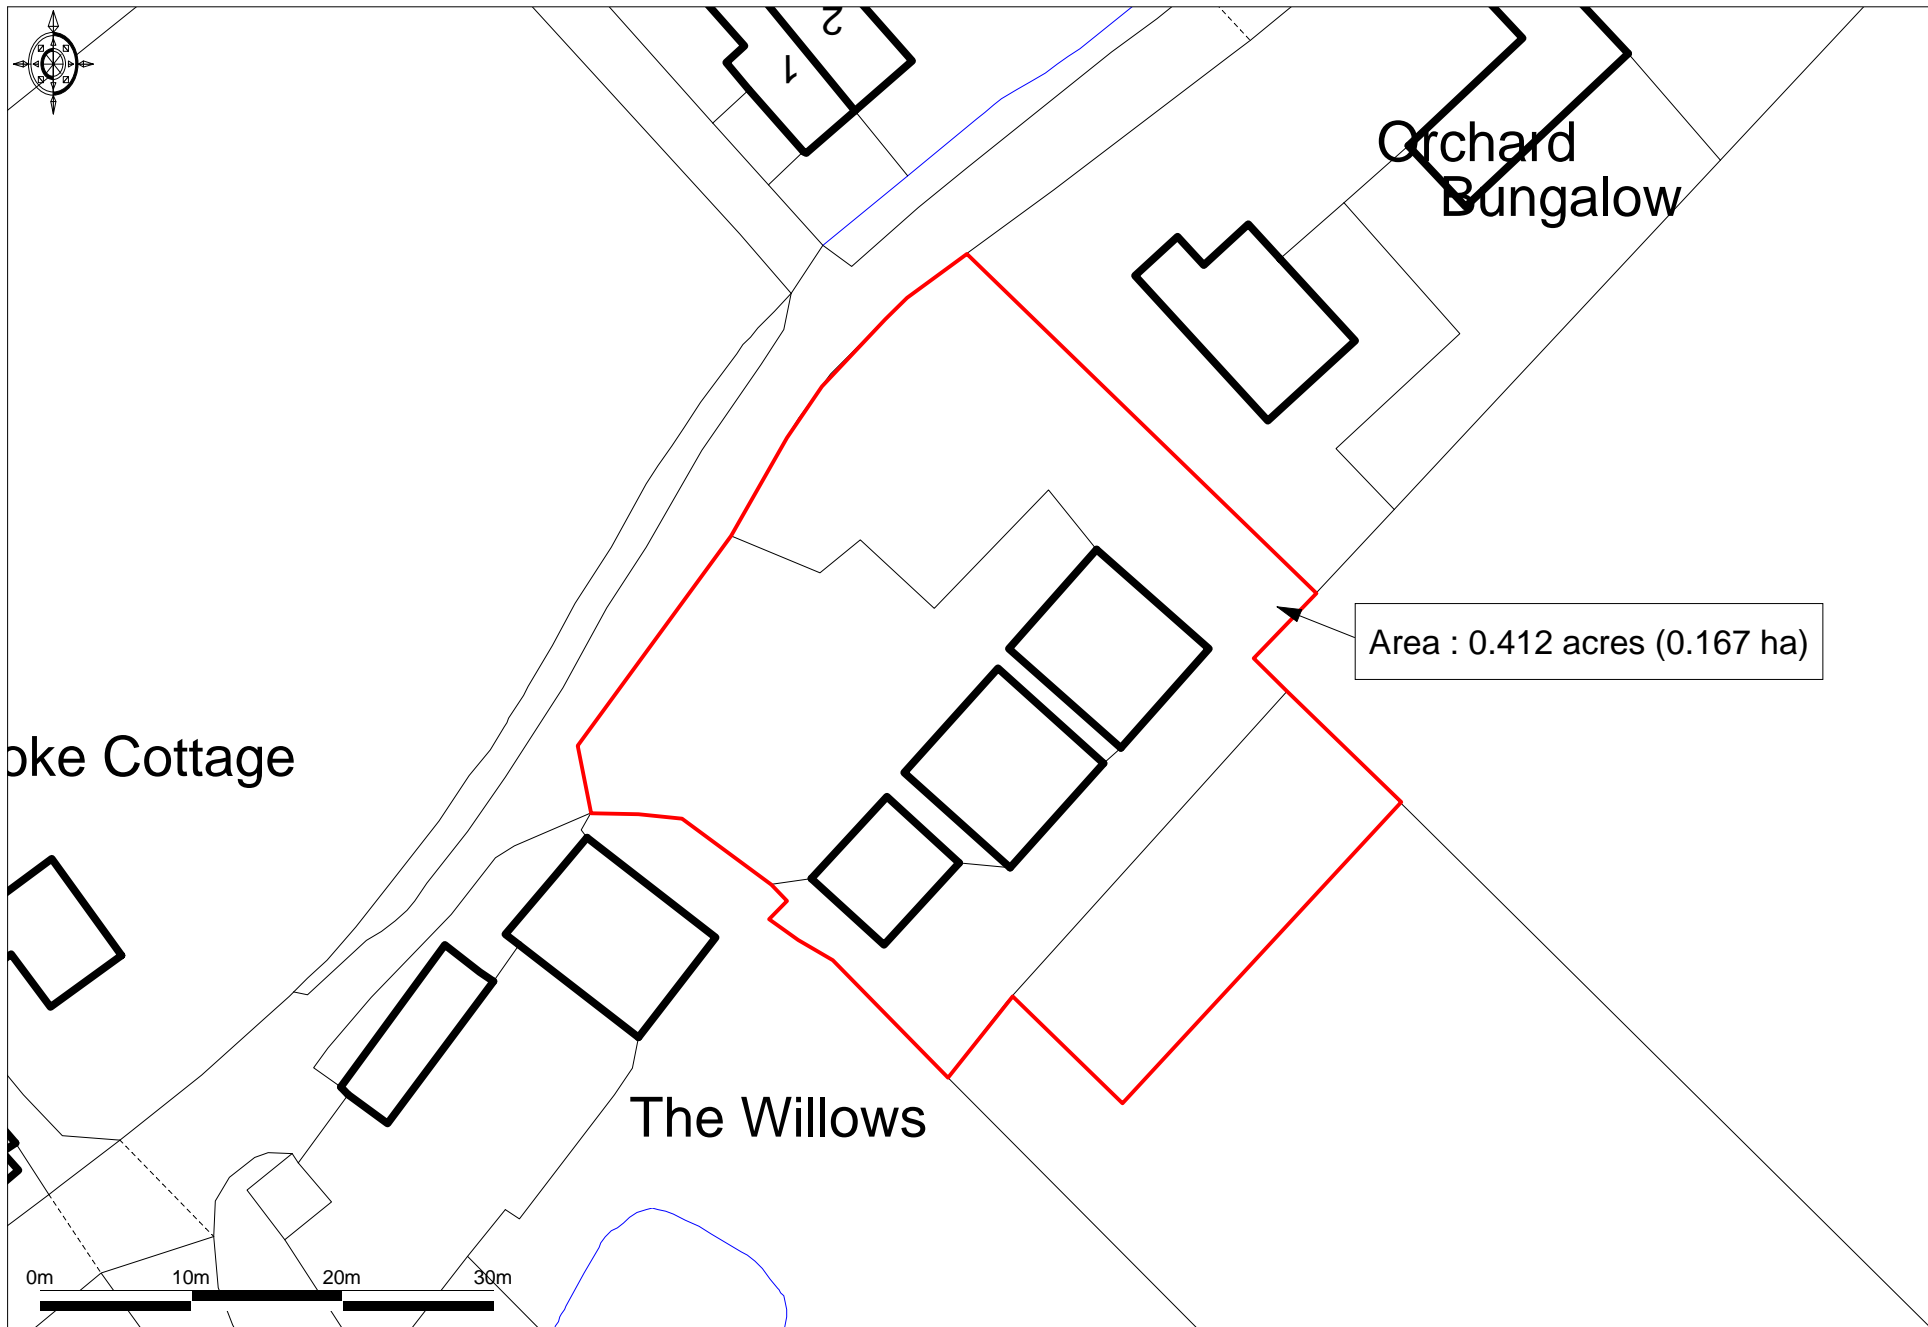

The Old Cold Stores, East Street, Ash - Sale Plan

Area : 0.412 acres (0.167 ha)

oke Cottage

Orchard Bungalow

The Willows

0m 10m 20m 30m