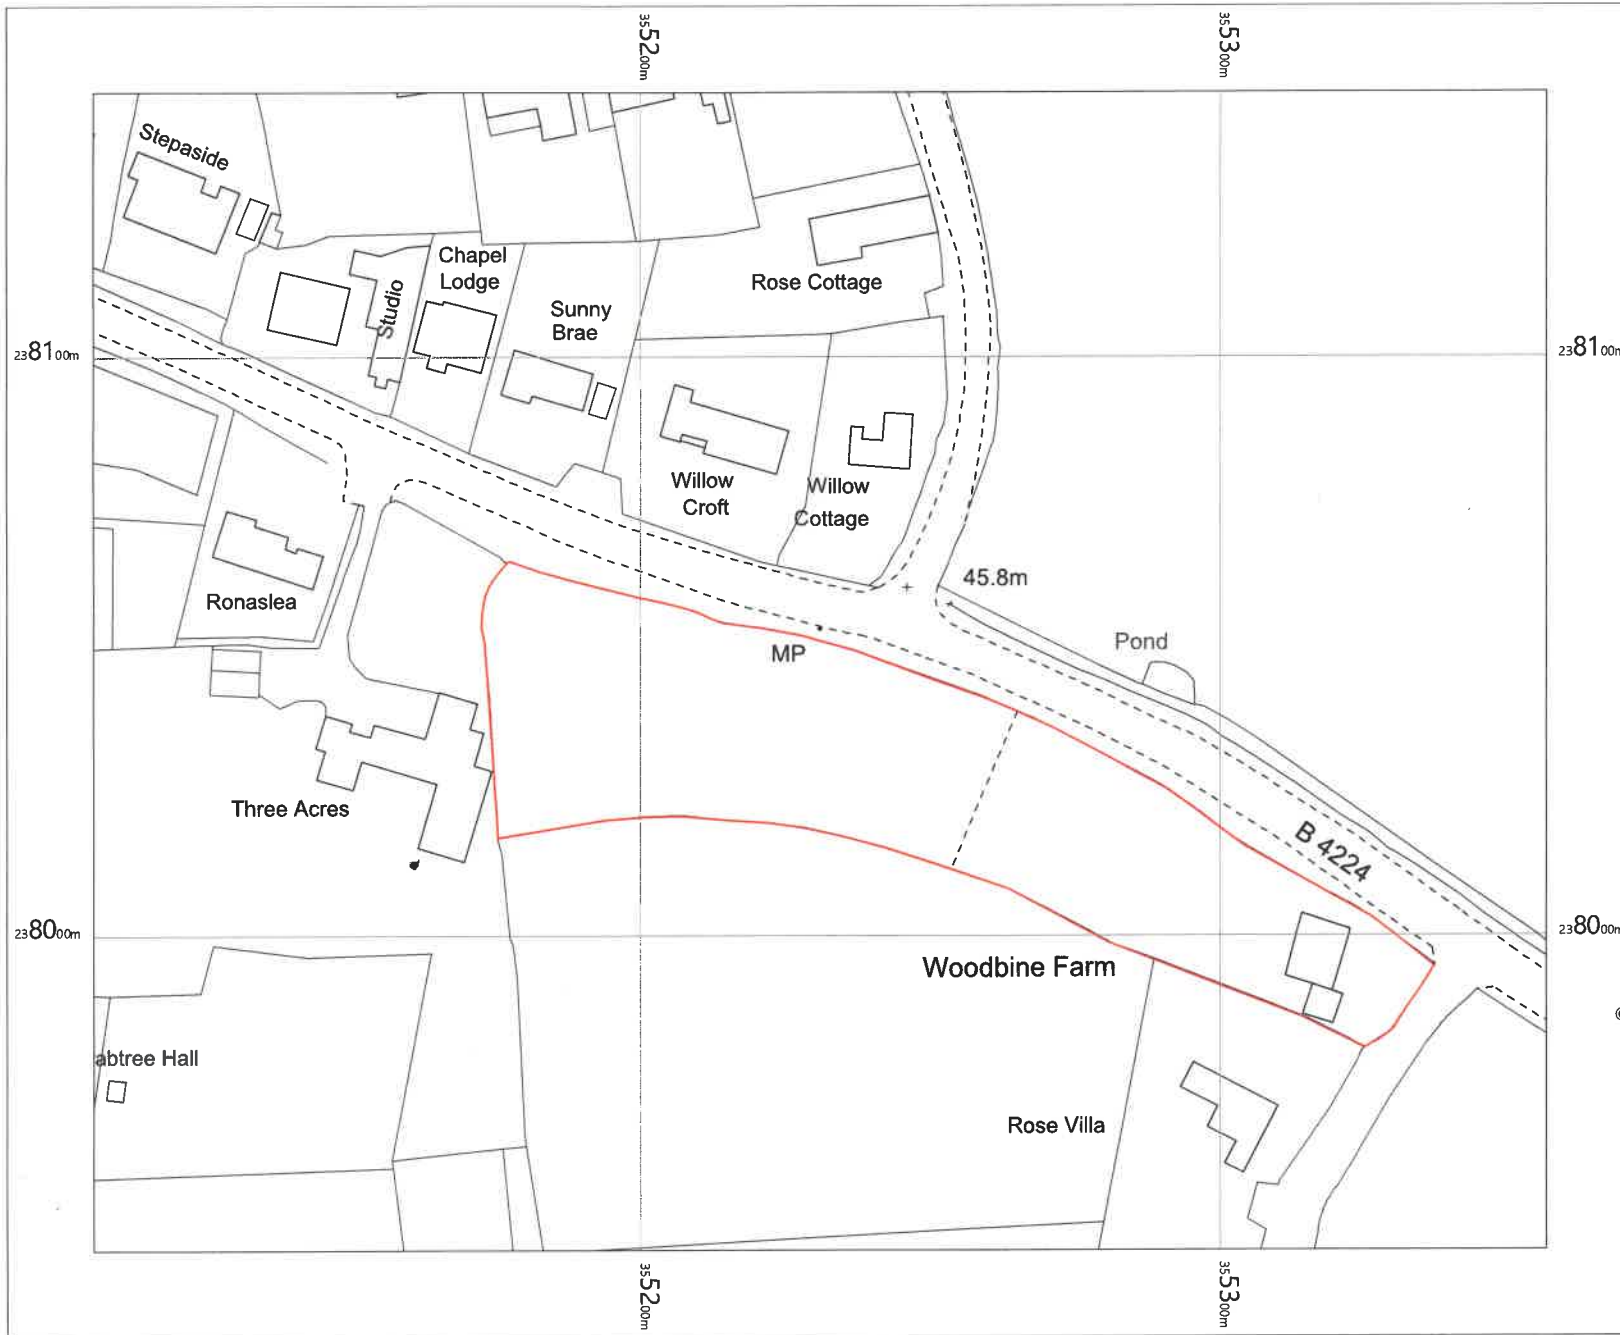

# Woodbine Farm

Flint and Cook  
22 Broad St  
Hereford  
HR4 9AP

OS MasterMap 1250/2500/10000 scale  
Thursday, March 1, 2018, ID: CM-00694443  
[www.centremapslive.co.uk](http://www.centremapslive.co.uk)

1:1250 scale print at A4, Centre: 355231 E,  
238046 N

© Crown Copyright Ordnance Survey. Licence  
no. 100019980

FOR A BETTER POINT OF VIEW