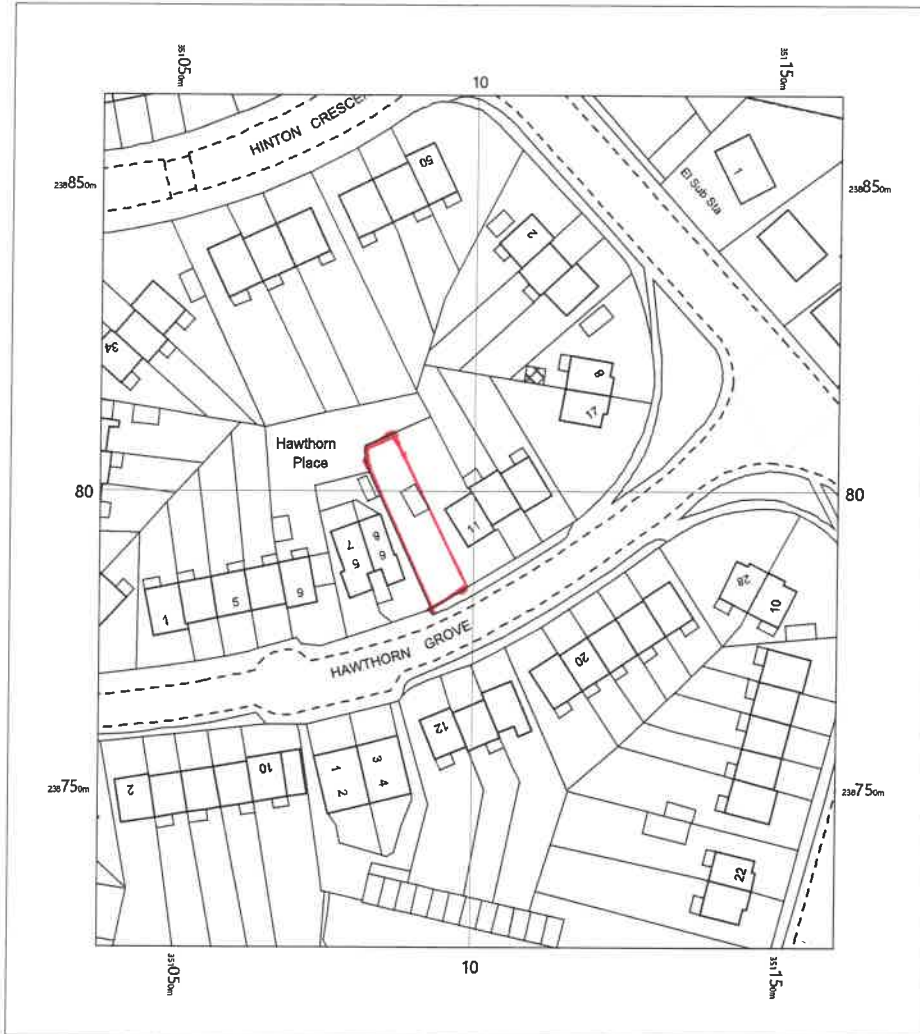

Land Adjacent to 11 Hawthorn Gr

Flint & Cook
Chartered Surveyors & Estate Agents
4 King St
Hereford
HR4 9BW

OS MasterMap 1250/2500/10000 scale
Thursday, November 23, 2017, ID: CM-006723
www.centremapslive.co.uk

1:1250 scale print at A5, Centre: 351099 E, 236795 N

©Crown Copyright Ordnance Survey. Licenc
100019980

FOR A BETTER POINT OF VIEW