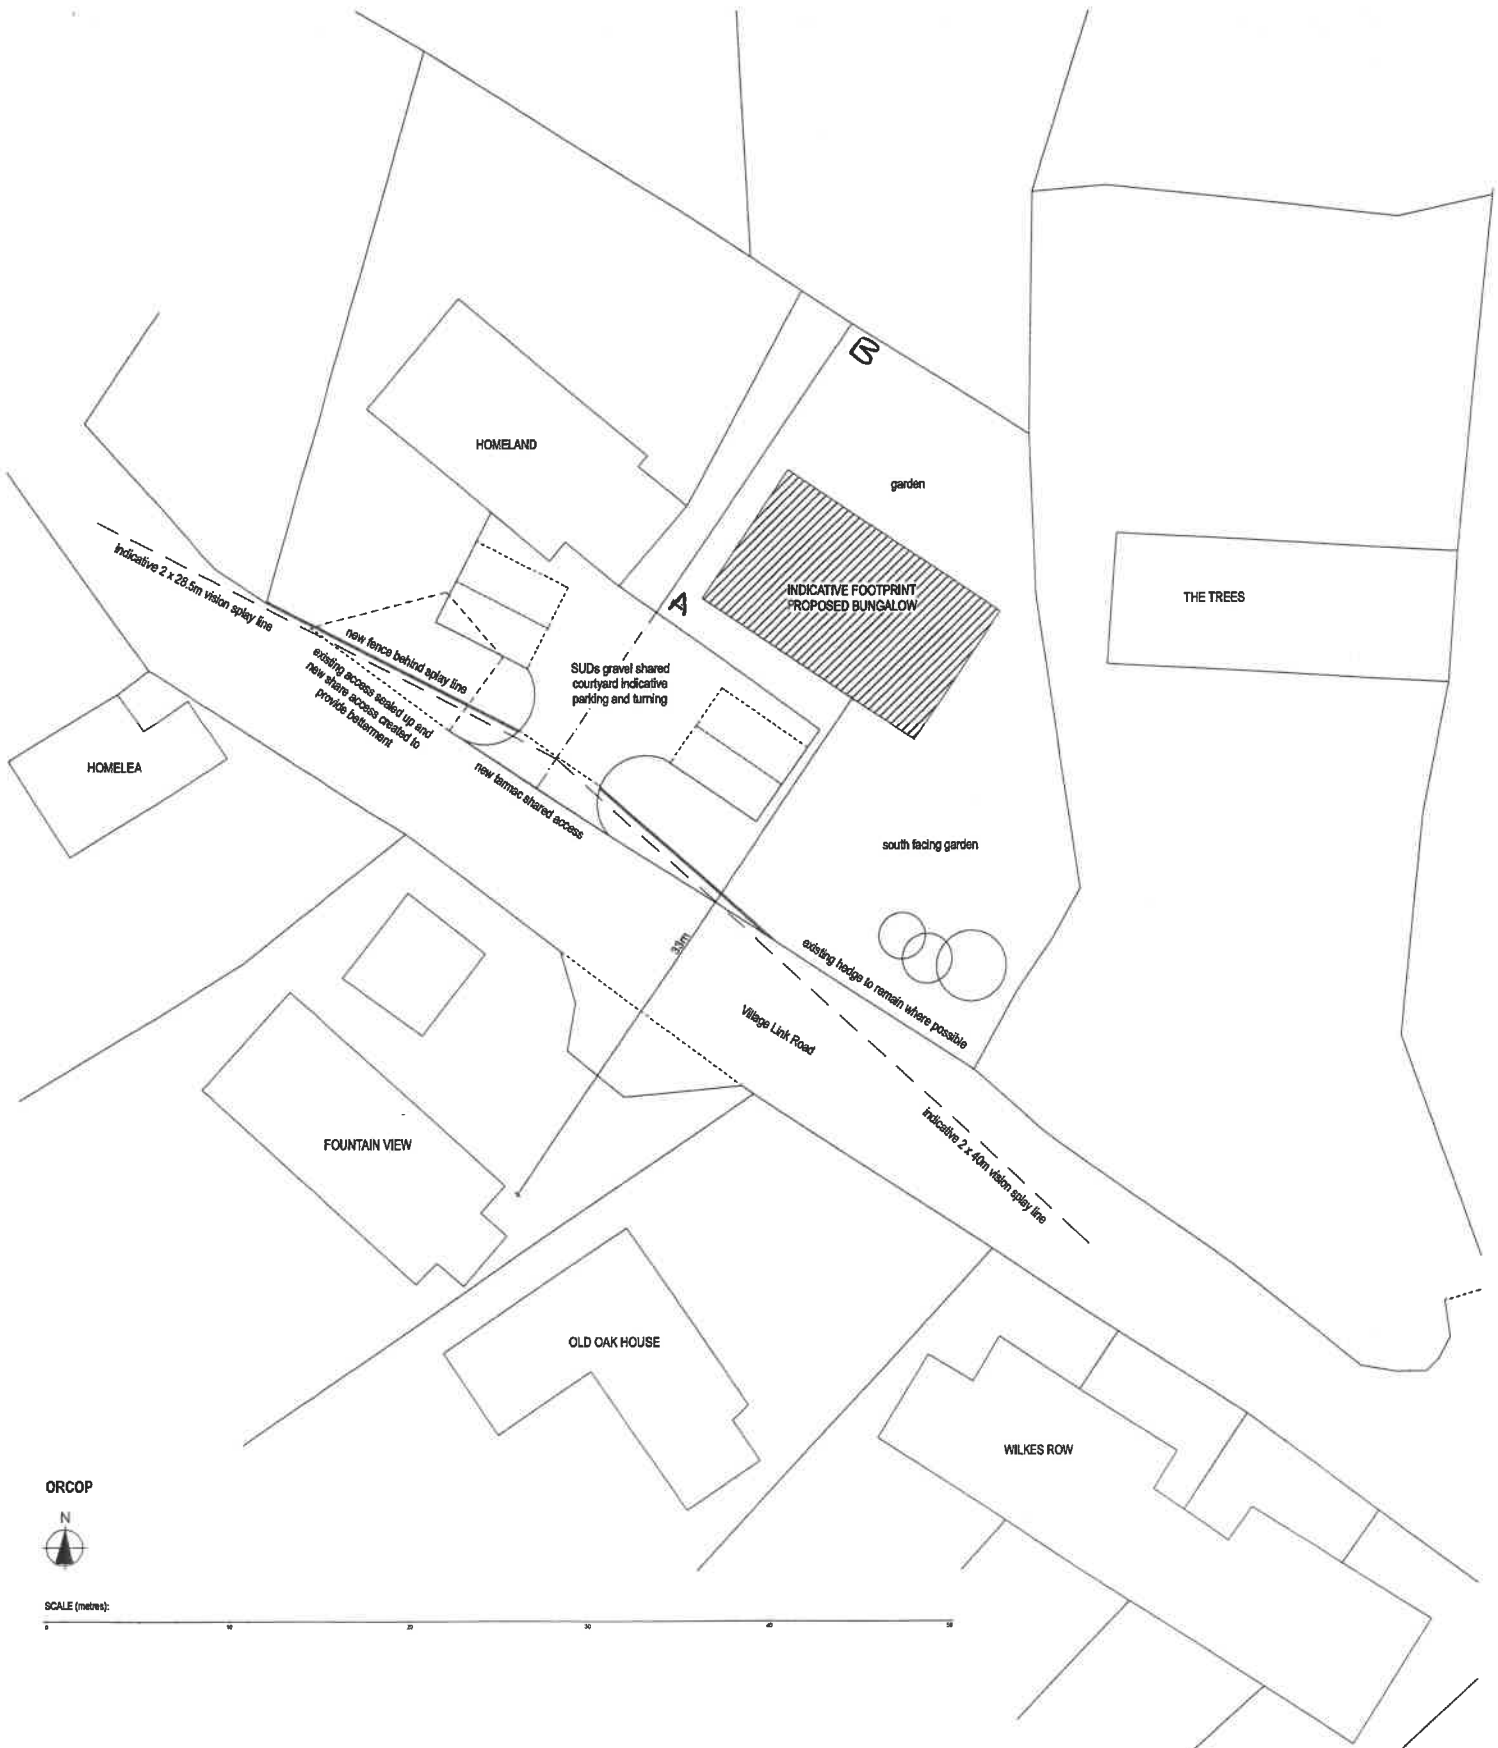

ORCOP

SCALE (metres):

A. INDICATIVE ACCESS ALTERED OCT.17

THE HOMELAND, ORCOP,
HEREFORDSHIRE, HR2 8SD

INDICATIVE PROPOSED SITE PLAN

1:200 @ A2 JULY.17 17/831.02A

Colin Goldsworthy MCAT
Lorraine Whitehouse HCAT