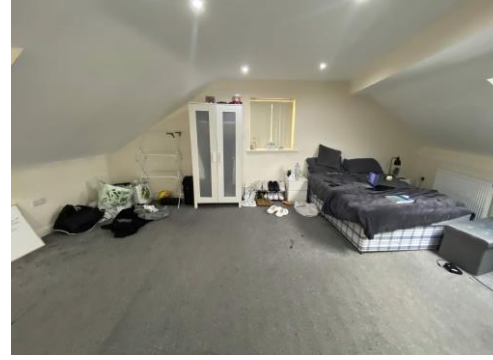

ZEBRAlets

Property Details